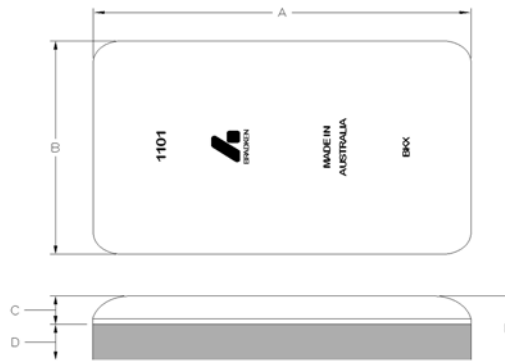

Skidblock Dimensions and Weight

Old Part Number	New Part Number	Dimensions (mm)					Weight (Kg)
		A	B	E	C	D	
BD200X150X45D70	1101	200	150	45	Dimensions available on request		10.1
BD250X150X45D70	1102	250	150	45			12.7
BD250X250X45D70	1103	250	250	45			21.4

Please contact your local sales office for exact dimensions, pricing and availability. Other sizes can be made on request.

E-mail: wpbsales@bradken.com.au