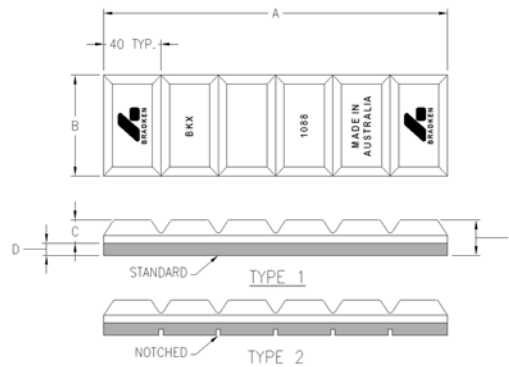

Chokblock Dimensions and Weight

Old Part Number	New Part Number	Type	Dimensions (mm)					Weight (Kg)
			A	B	E	C	D	
BD240X40X23D70	1089	1	240	40	23	Dimensions available on request	1.5	
BD240X40X23D70N	1086	2	240	40	23		1.5	
BD240X50X23D70	1090	1	240	50	23		1.9	
BD240X50X23D70N	1087	2	240	50	23		1.8	
1BD240X65X23D70	1091	1	240	65	23		2.5	
BD240X65X23D70N	1088	2	240	65	23		2.4	
BD240X90X29D70N	1164	2	240	90	29		4.5	
BD240X130X29D70	1165	2	240	130	29		6.4	

Please contact your local sales office for exact dimensions, pricing and availability. Other sizes can be made on request.

E-mail: wpbsales@bradken.com.au