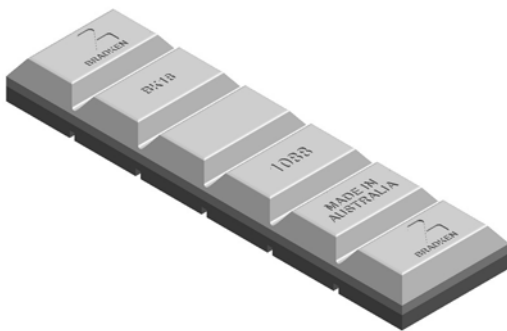

Chokblock Dimensions and Weight

Old Part Number	New Part Number	Type	Dimensions (mm)					Weight (Kg)
			A	B	E	C	D	
BD240X40X23D70	1089	1	240	40	23	Dimensions available on request	1.5	
BD240X40X23D70N	1086	2	240	40	23		1.5	
BD240X50X23D70	1090	1	240	50	23		1.9	
BD240X50X23D70N	1087	2	240	50	23		1.8	
1BD240X65X23D70	1091	1	240	65	23		2.5	
BD240X65X23D70N	1088	2	240	65	23		2.4	
BD240X90X29D70N	1164	2	240	90	29		4.5	
BD240X130X29D70	1165	2	240	130	29		6.4	

Please contact your local sales office for exact dimensions, pricing and availability. Other sizes can be made on request.

E-mail: wpbsales@bradken.com.au